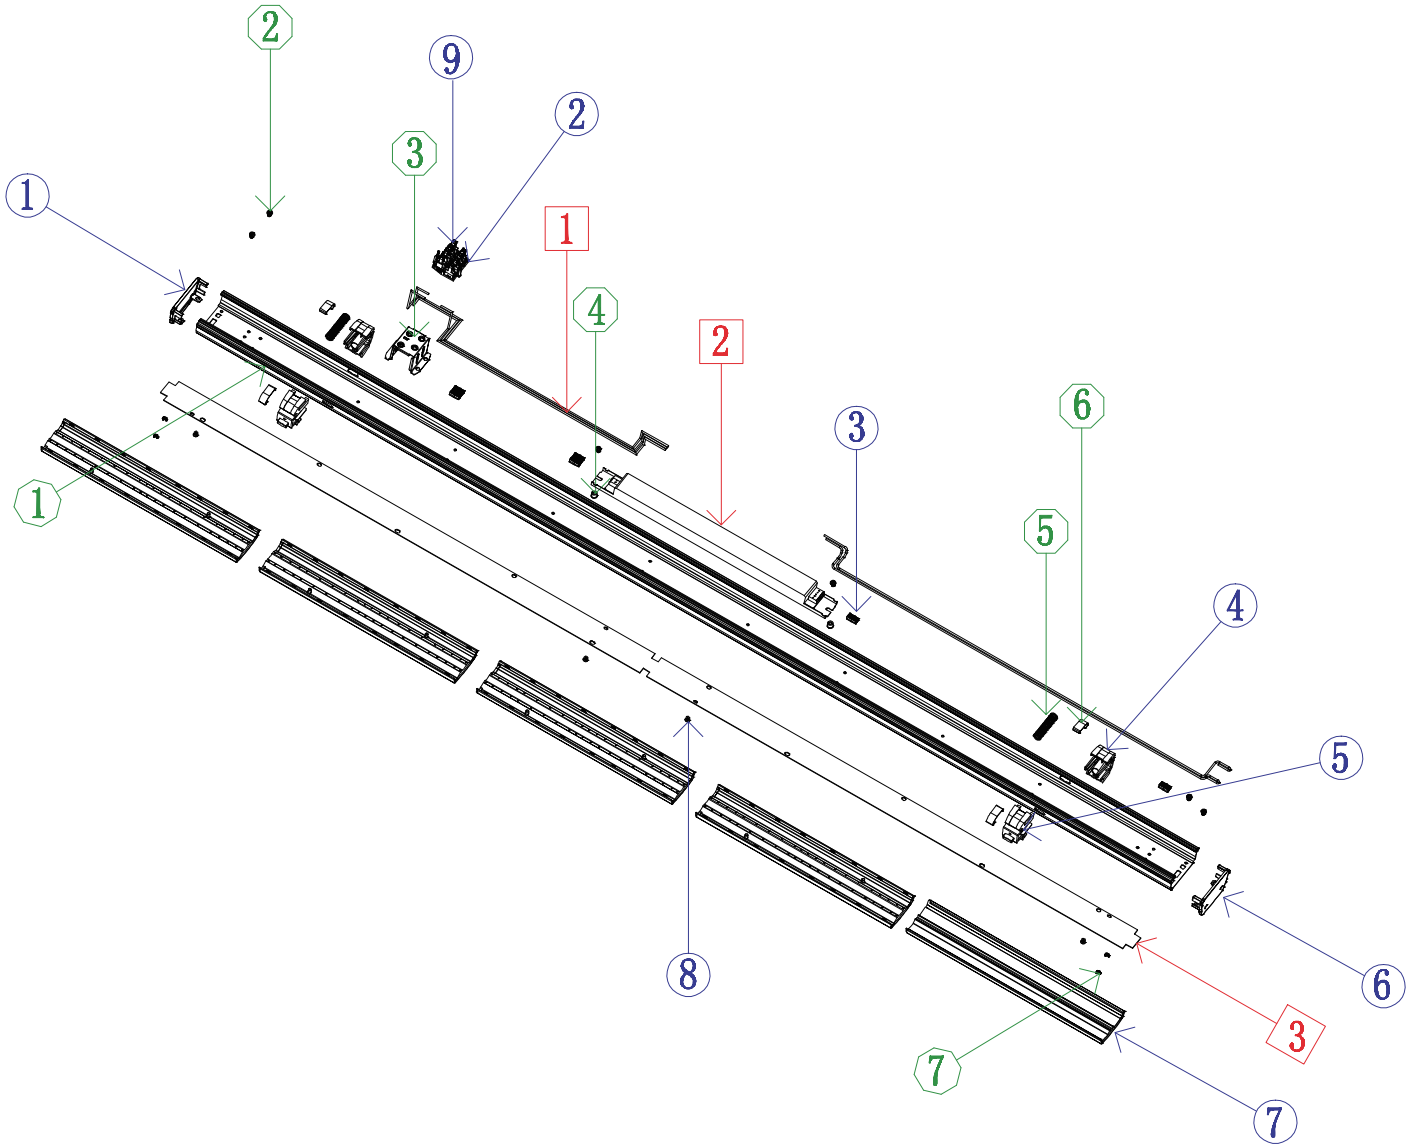

**WEEE Recyclables**

- 1. Wire
- 2. Led Driver
- 3. Lamp panel PCB
- 4.
- 5.

**PLASTIC Recyclables**

- 1. End cap
- 2. Terminal
- 3. Wire slot
- 4. Lock catch
- 5. Lock catch
- 6. End cap
- 7. Lens
- 8. Rivet
- 9. Terminal(With metal components)

**METAL Recyclables**

- 1. Trunking rail
- 2. Screw
- 3. Terminal bracket
- 4. Screw bolt
- 5. Spring
- 6. Steel sheet
- 7. Terminal

**Other Recyclables**

- 1.
- 2.
- 3.
- 4.
- 5.

**WEEE Recyclables**

- 1. Led driver
- 2. Emergency driver
- 3. Wire
- 4. Lamp panel PCB
- 5. Emergency light

**PLASTIC Recyclables**

- 1. End cap
- 2. Terminal
- 3. Wire slot
- 4. Lock catch
- 5. Lock catch
- 6. End cap
- 7. Lens
- 8. Rivet
- 9. Emergency switch(With metal components)
- 10. Terminal(With metal components)

**METAL Recyclables**

- 1. Trunk rail
- 2. Screw
- 3. Spring
- 4. Steel sheet
- 5. Screw bolt
- 6. Terminal bracket
- 7. Terminal
- 8. Lamp set
- 9. Screw

**Other Recyclables**

- 1. Battery pack
- 2.
- 3.
- 4.
- 5.