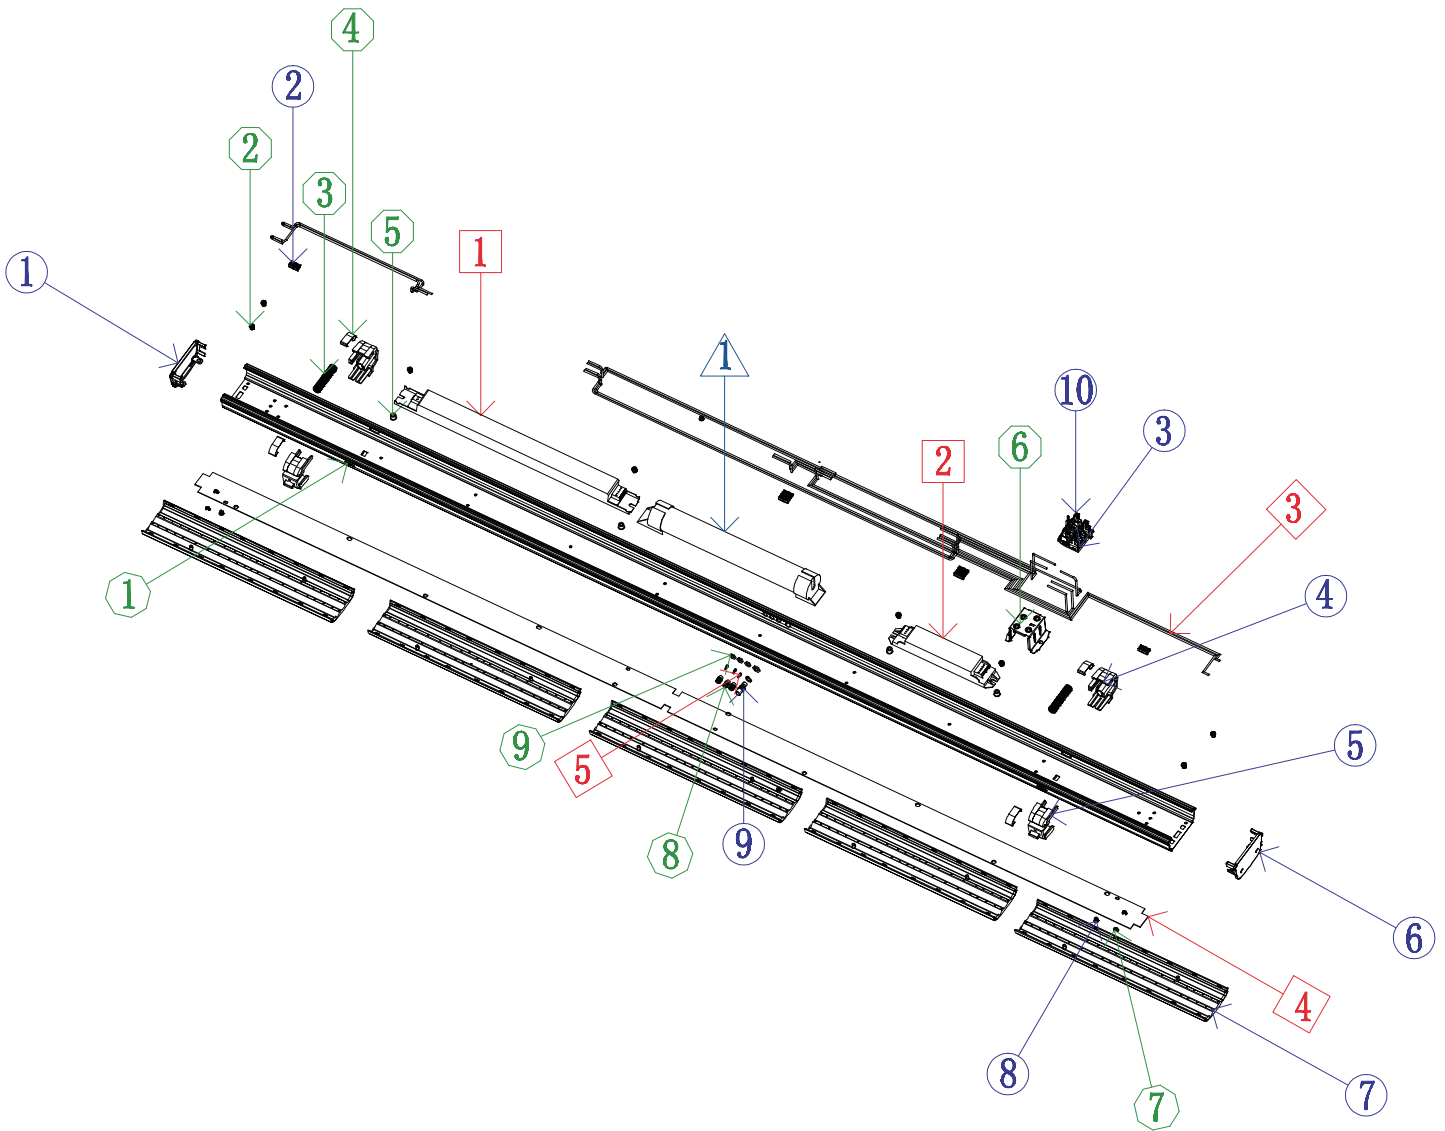

**METAL Recyclables**

- 1. Trunking rail
- 2. Screw
- 3. Terminal bracket
- 4. Screw bolt
- 5. Spring
- 6. Steel sheet
- 7. Terminal

**Other Recyclables**

- 1.
- 2.
- 3.
- 4.
- 5.

**WEEE Recyclables**

- 1. Led driver
- 2. Emergency driver
- 3. Wire
- 4. Lamp panel PCB
- 5. Emergency light

**PLASTIC Recyclables**

- 1. End cap
- 2. Terminal
- 3. Wire slot
- 4. Lock catch
- 5. Lock catch
- 6. End cap
- 7. Lens
- 8. Rivet
- 9. Emergency switch(With metal components)
- 10. Terminal(With metal components)

**METAL Recyclables**

- 1. Trunk rail
- 2. Screw
- 3. Spring
- 4. Steel sheet
- 5. Screw bolt
- 6. Terminal bracket
- 7. Terminal
- 8. Lamp set
- 9. Screw

**Other Recyclables**

- 1. Battery pack
- 2.
- 3.
- 4.
- 5.

- 1. Trunking rail
- 2. Trunk connecting plate
- 3. Screw
- 4. Stator
- 5. Spring lock washer
- 6. Screw bolt
- 7. Spring lock washer
- 8. Stator

**Other Recyclables**

- 1.
- 2.
- 3.
- 4.
- 5.