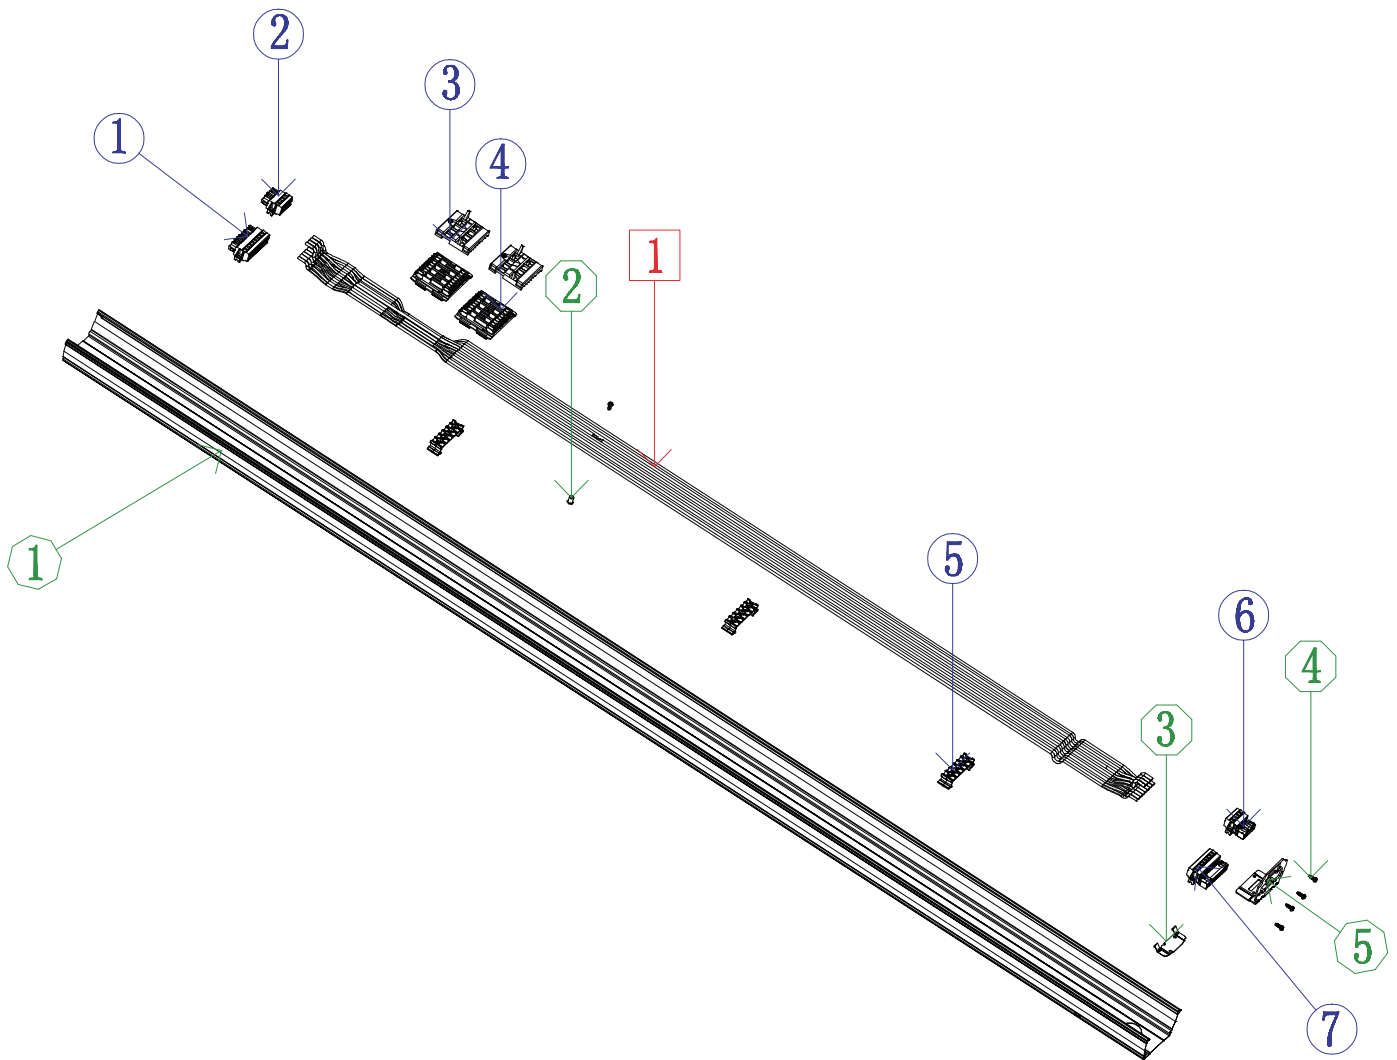

WEEE Recyclables

1. Wire
- 2.
- 3.
- 4.
- 5.

PLASTIC Recyclables

1. Terminal(With metal components)
2. Terminal(With metal components)
3. Terminal
4. Terminal
5. Wire slot
6. Terminal(With metal components)
7. Terminal(With metal components)

METAL Recyclables

1. Trunking rail
2. Screw bolt
3. Spring lock washer
4. Screw
5. Stator

Other Recyclables

- 1.
- 2.
- 3.
- 4.
- 5.